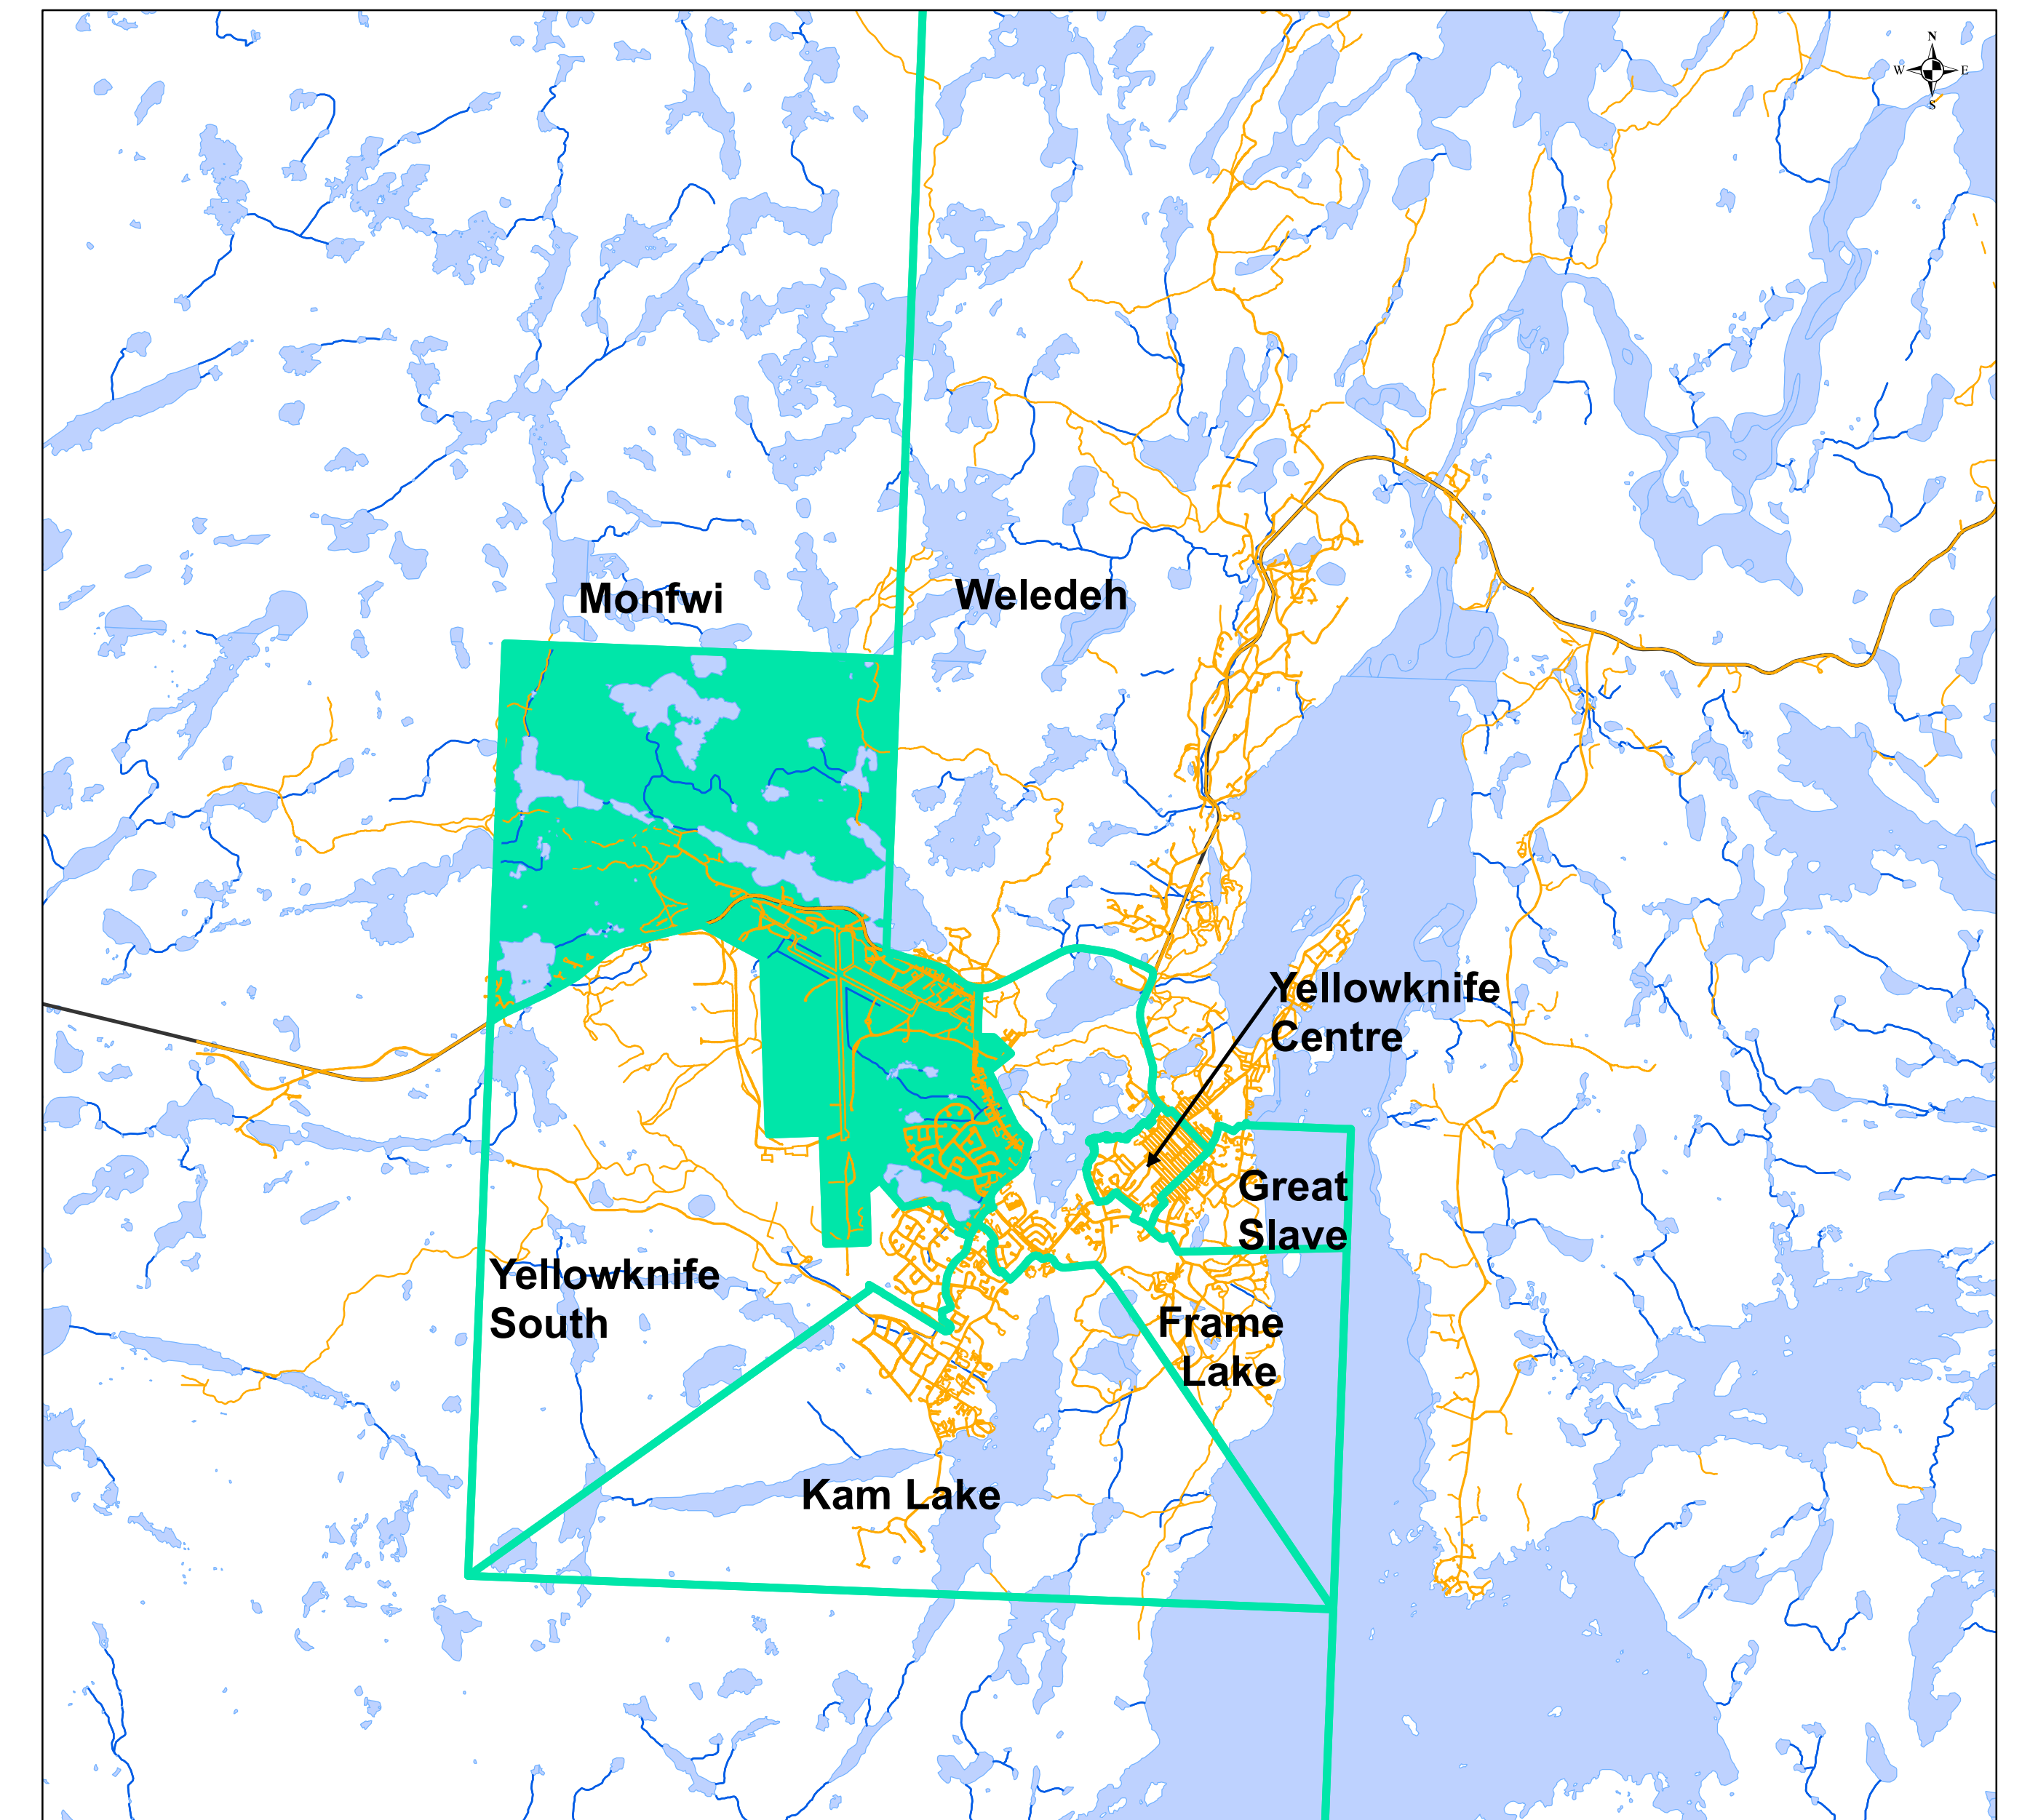

Range Lake - main residential

ELECTIONSNWT
ÉLECTIONSTNO

Electoral District of Range Lake

Yellowknife

Range Lake