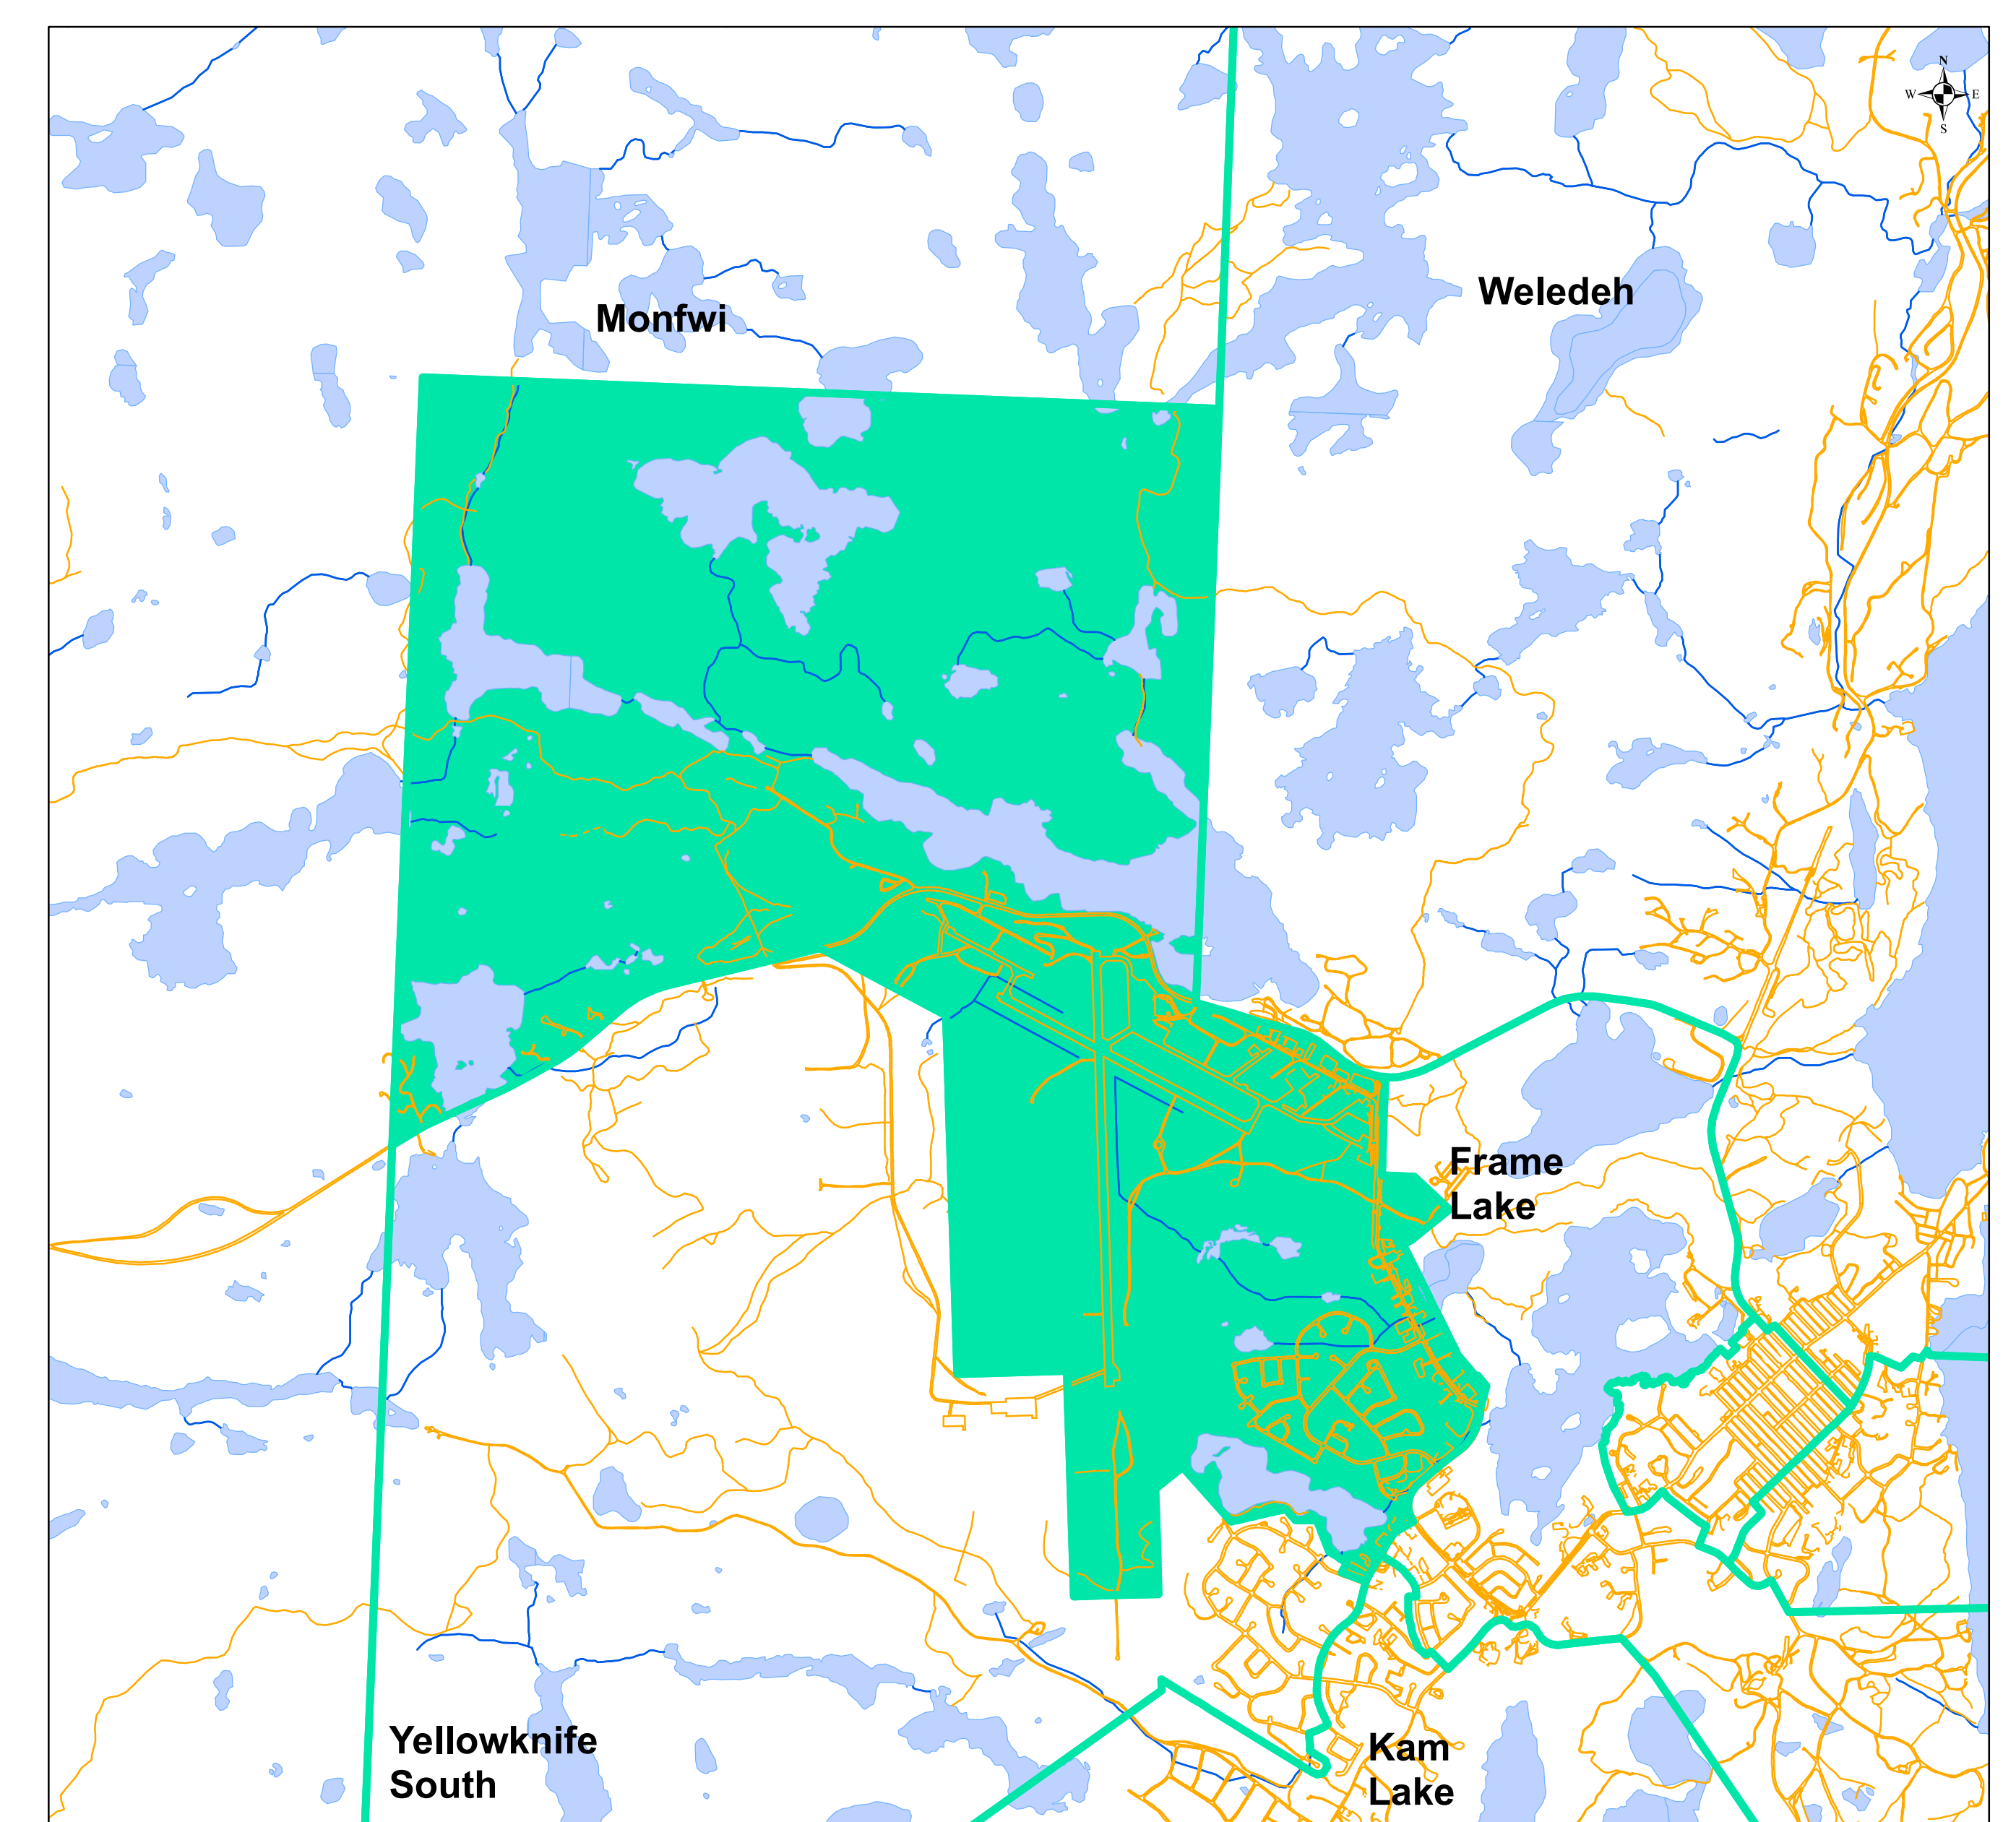

Range Lake - main residential

ELECTIONSNWT
ÉLECTIONSTNO

Electoral District of Range Lake

Yellowknife

Range Lake